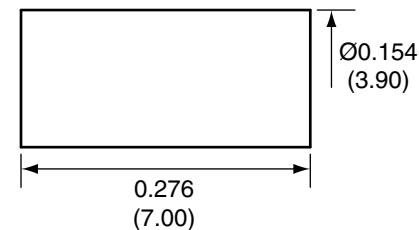

RECOMMENDED CABLE STRIPPING DIMENSIONS

Title MMCX MALE RIGHT ANGLE
CABLE END CRIMP FOR RG174 CABLE

Part No. CONMMCX012 Revision: 1.0

Dimensions: INCHES (mm) Date: 6/8/2006

CONNECTOR CITY
159 ORT LANE
MERLIN, OR 97532
PH (541)-471-6256
FAX (541)-471-6251