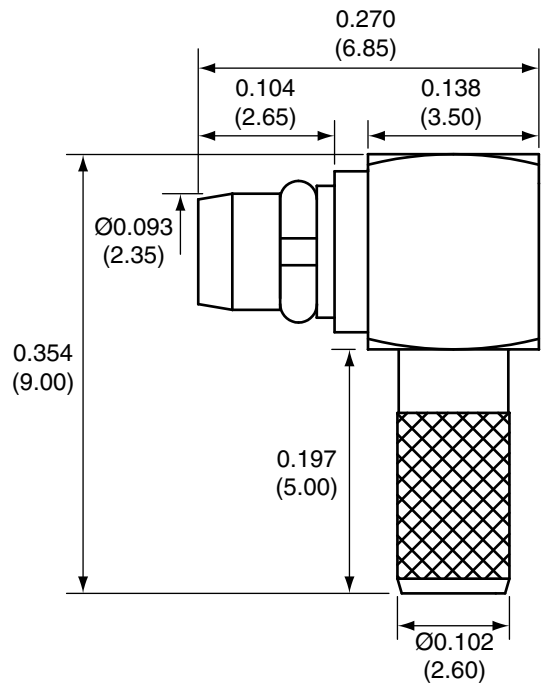

1		
Description	Material	Finish
Body	Brass	Gold
Pin	Brass	Gold
Insulation	Teflon	Teflon
Crimp Ring	Brass	Gold
Snaps	BE CU	Gold
Insulator	Teflon	Gold
Cover	Brass	Nickel

SIDE VIEW

INSULATOR

COVER

CRIMP RING

RECOMMENDED CABLE STRIPPING DIMENSIONS

Title MMCX MALE RIGHT ANGLE
CABLE END CRIMP FOR RG174 CABLE

Part No. CONMMCX012 Revision: 1.0

Dimensions: INCHES (mm) Date: 6/8/2006

CONNECTOR CITY
159 ORT LANE
MERLIN, OR 97532
PH (541)-471-6256
FAX (541)-471-6251