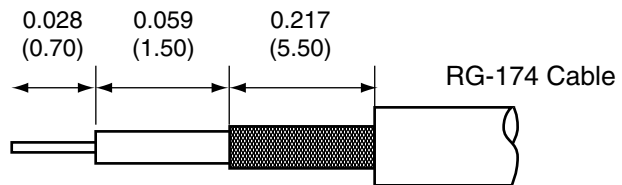

1		
Description	Material	Finish
Body	Brass	Gold
Pin	Brass	Gold
Insulation	Teflon	Teflon
Crimp Ring	Brass	Gold
Snaps	BE CU	Gold
Insulator	Teflon	Gold
Cover	Brass	Nickel

SIDE VIEW

INSULATOR

COVER

CRIMP RING

RECOMMENDED CABLE STRIPPING DIMENSIONS

Title MMCX MALE RIGHT ANGLE
CABLE END CRIMP FOR RG174 CABLE

Part No. CONMMCX012 Revision: 1.0

Dimensions: INCHES (mm) Date: 6/8/2006

CONNECTOR CITY
159 ORT LANE
MERLIN, OR 97532
PH (541)-471-6256
FAX (541)-471-6251